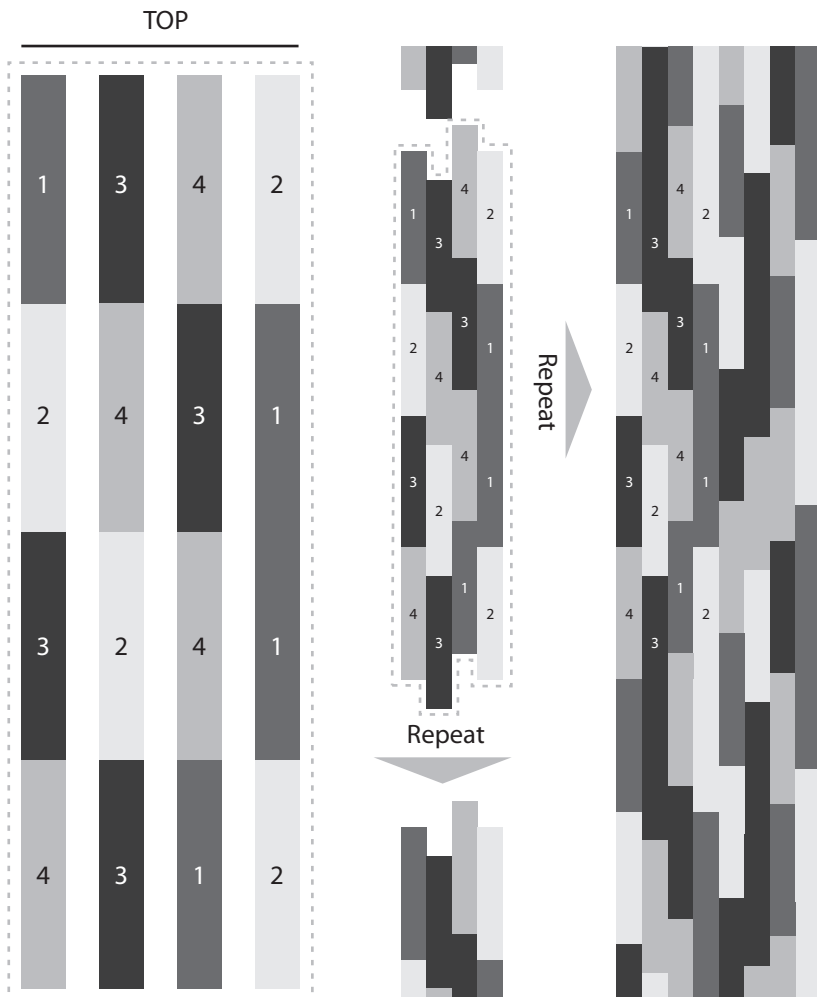

Learn more about Commercial Collections

The commercial collection is a set of 16 planks made with a mixture of four selected patterns.

Available sizes are 7" x 48", 9" x 48" and 7.24" x 37.4".

It enables the boundless expansion of perfectly matched and repeated colors in any space.

The commercial collections create the unique atmosphere by fast and easy installation method for realistic wood patterns and various combinations.

Formats

No.	Design	Type & Size	Thickness
1	 COUNTRY HILL PWP 7001	 Plank 7.24" x 37.4", 7" x 48", 9" x 48"	TOTAL 2.0, 2.5, 3.0, 5.0 mm
2	 WOLVES FUR PWP 7014	 Plank 7.24" x 37.4", 7" x 48", 9" x 48"	TOTAL 2.0, 2.5, 3.0, 5.0 mm
3	 DESERT FLARE PWP 7023	 Plank 7.24" x 37.4", 7" x 48", 9" x 48"	TOTAL 2.0, 2.5, 3.0, 5.0 mm
4	 EDGE WATER OAK PWP 7043	 Plank 7.24" x 37.4", 7" x 48", 9" x 48"	TOTAL 2.0, 2.5, 3.0, 5.0 mm

How to

Based on TOP line, 4 planks in a row are laid 4 times in a fixed order and a set of 16 planks is repeated to cover the expanded space.

Referring to the table above, each of four planks in a row keeps different positions in order to make a harmony of colors.