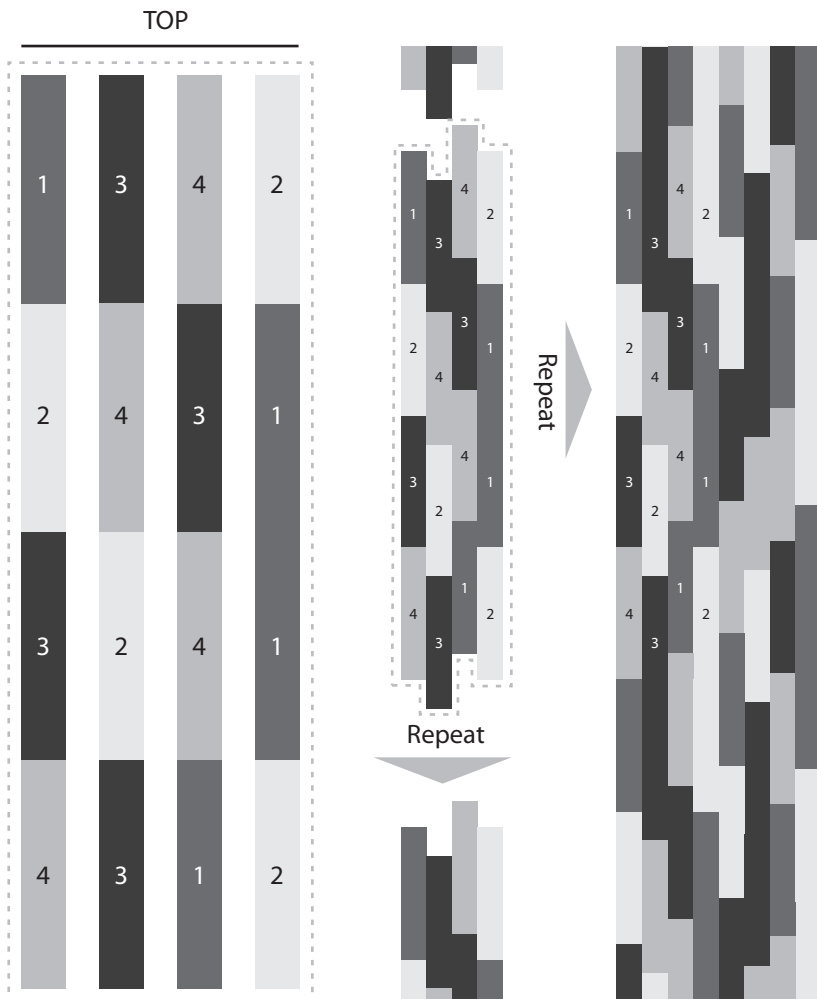

**Learn more about Commercial Collections**

The commercial collection is a set of 16 planks made with a mixture of four selected patterns.

Available sizes are 7" x 48", 9" x 48" and 7.24" x 37.4".

It enables the boundless expansion of perfectly matched and repeated colors in any space.

The commercial collections create the unique atmosphere by fast and easy installation method for realistic wood patterns and various combinations.

**Formats**

No.	Design	Type & Size	Thickness
1	 <b>COUNTRY HILL</b> PWP 7002	 Plank 7.24" x 37.4", 7" x 48", 9" x 48"	<b>TOTAL</b> 2.0, 2.5, 3.0, 5.0 mm
2	 <b>DESERT FLARE</b> PWP 7024	 Plank 7.24" x 37.4", 7" x 48", 9" x 48"	<b>TOTAL</b> 2.0, 2.5, 3.0, 5.0 mm
3	 <b>CARPENTER'S GRIP</b> PWP 7052	 Plank 7.24" x 37.4", 7" x 48", 9" x 48"	<b>TOTAL</b> 2.0, 2.5, 3.0, 5.0 mm
4	 <b>GRAY AFROMOSIA</b> PWP 7064	 Plank 7.24" x 37.4", 7" x 48", 9" x 48"	<b>TOTAL</b> 2.0, 2.5, 3.0, 5.0 mm

**How to**

Based on TOP line, 4 planks in a row are laid 4 times in a fixed order and a set of 16 planks is repeated to cover the expanded space.

Referring to the table above, each of four planks in a row keeps different positions in order to make a harmony of colors.