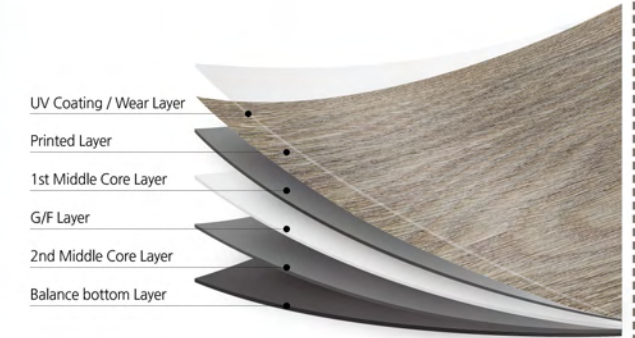

Where
your
eyes
stay

MASTER
collection

DRYBACK

- Glue down
- Excellent dimensional stability
- Eco-friendly materials
- Strong Resistance against dent and scratch)