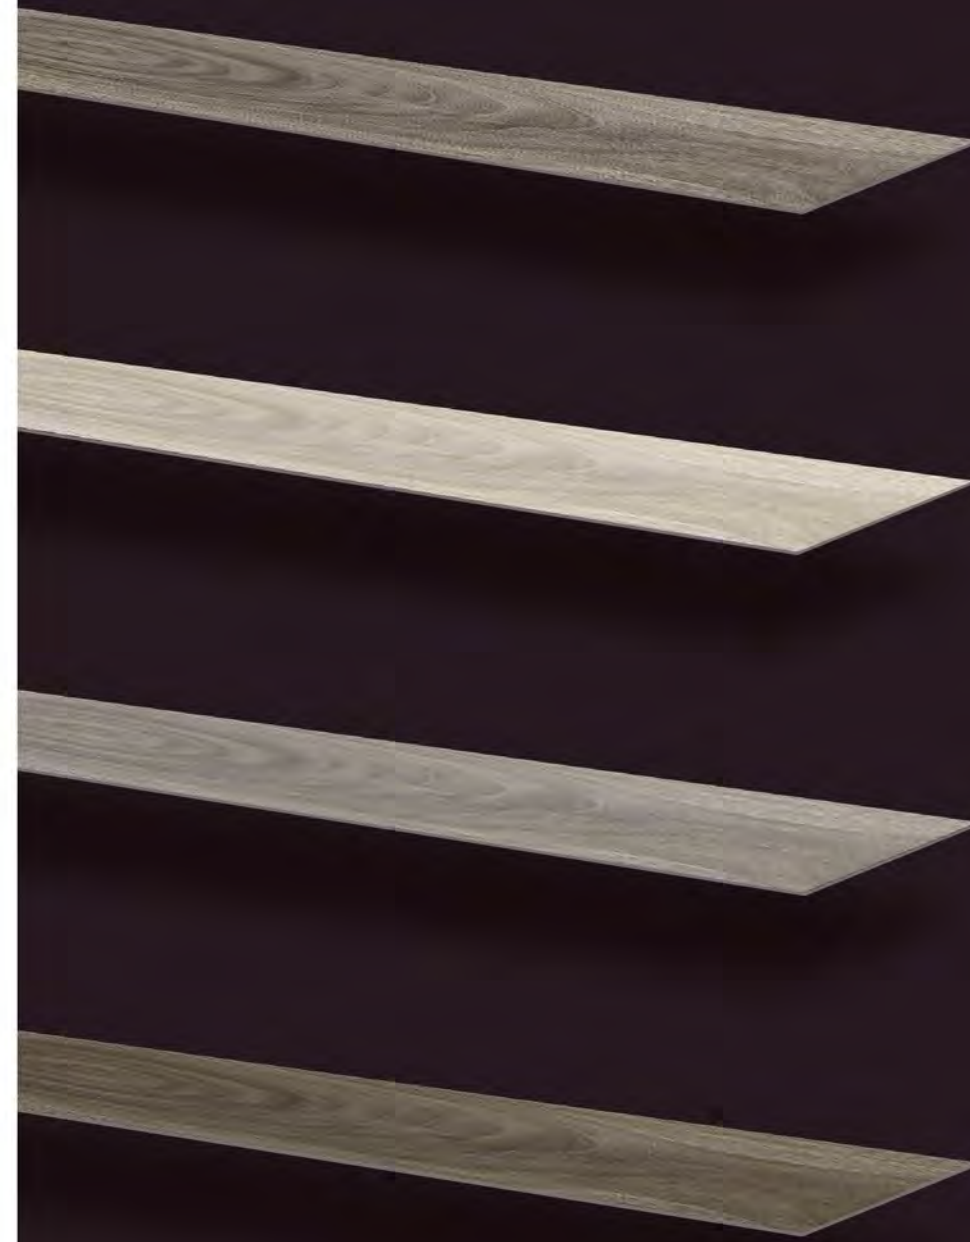

PWP 7521

PWP 7522

The image may be slightly different from the actual colors.

04

The Acasia

MASTER
COLLECTION
COLOR WAY

MASTER
collection
PWP 7531

Type
Acasia
Repeat
1250mm