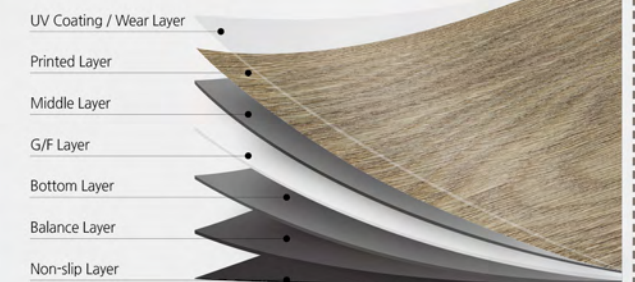

LOOSE LAY

- No adhesive required
- Excellent noise reduction & absorption
- Softness underfoot
- Excellent dimensional stability
- Eco-friendly materials

01

Edge Oak

MASTER
COLLECTION
COLOR WAY

MASTER
collection
PWP 7501