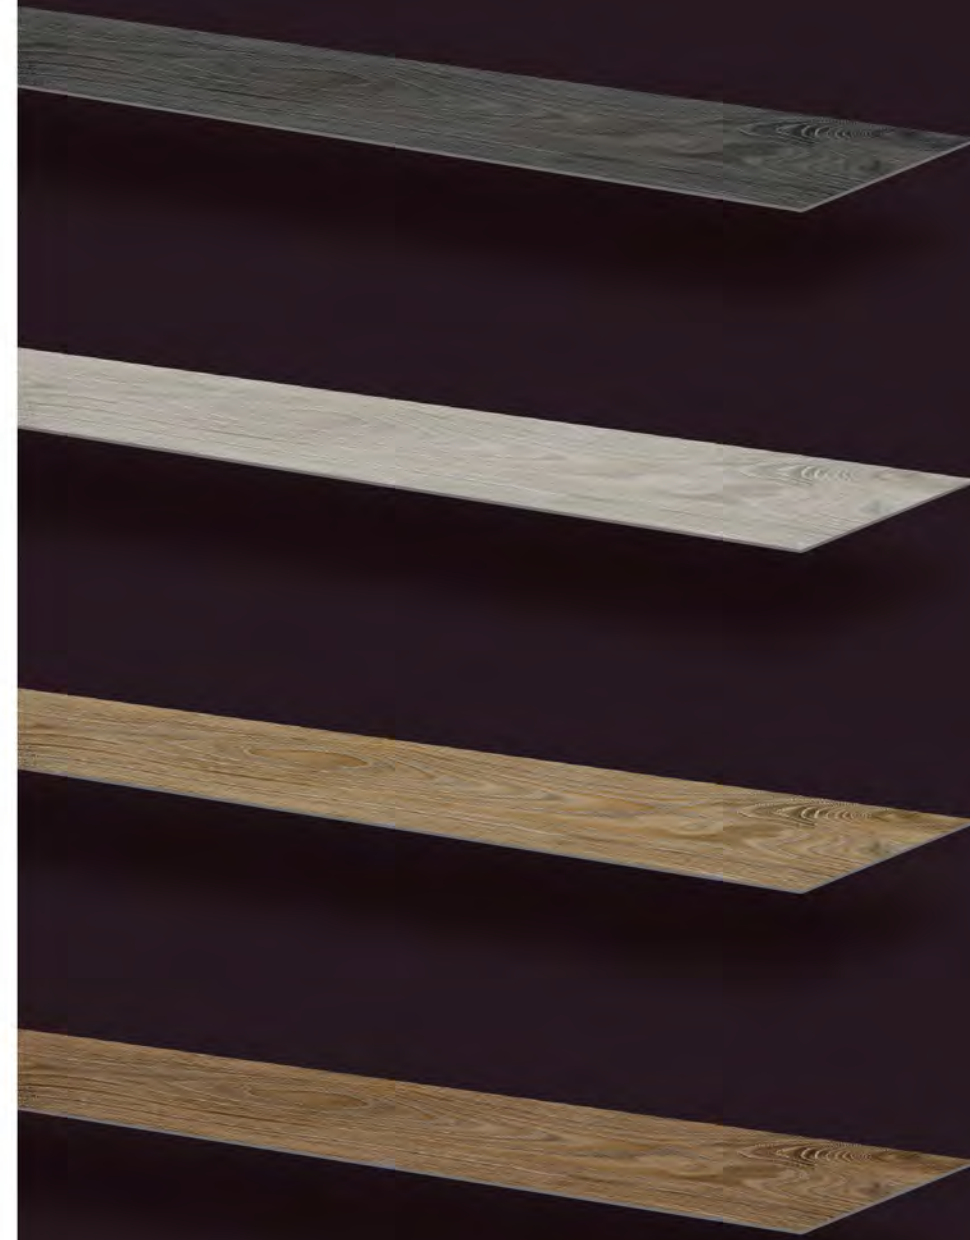

Wild Elm

MASTER
collection
COLOR WAY

MASTER
collection
PWP 7551

Type
Elm
Repeat
1250mm

MASTER
collection
PWP 7552

Type
Elm
Repeat
1250mm

MASTER
collection
PWP 7553

Type
Elm
Repeat
1250mm