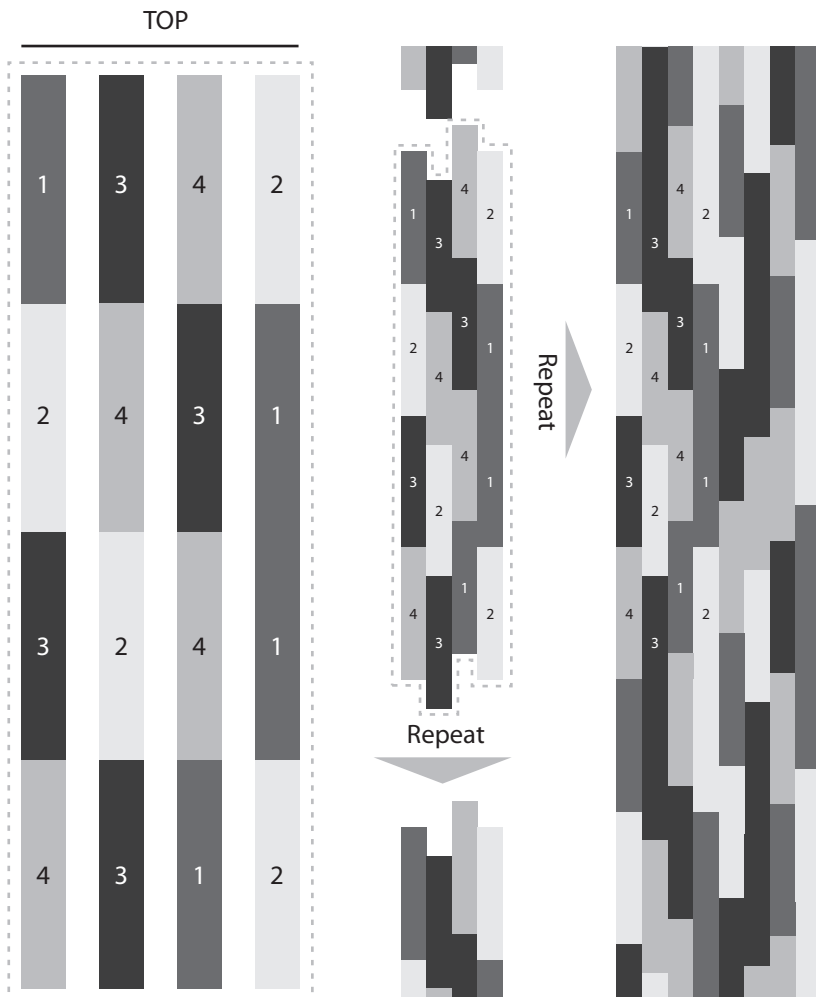

Learn more about Commercial Collections

The commercial collection is a set of 16 planks made with a mixture of four selected patterns.

Available sizes are 7" x 48", 9" x 48" and 7.24" x 37.4".

It enables the boundless expansion of perfectly matched and repeated colors in any space.

The commercial collections create the unique atmosphere by fast and easy installation method for realistic wood patterns and various combinations.

Formats

No.	Design	Type & Size	Thickness
1	 WOLVES FUR PWP 7012	 Plank 7.24" x 37.4", 7" x 48", 9" x 48"	TOTAL 2.0, 2.5, 3.0, 5.0 mm
2	 EDGE WATER OAK PWP 7041	 Plank 7.24" x 37.4", 7" x 48", 9" x 48"	TOTAL 2.0, 2.5, 3.0, 5.0 mm
3	 GRAY AFROMOSIA PWP 7061	 Plank 7.24" x 37.4", 7" x 48", 9" x 48"	TOTAL 2.0, 2.5, 3.0, 5.0 mm
4	 MILD AFROMOSIA PWP 7080	 Plank 7.24" x 37.4", 7" x 48", 9" x 48"	TOTAL 2.0, 2.5, 3.0, 5.0 mm

How to

Based on TOP line, 4 planks in a row are laid 4 times in a fixed order and a set of 16 planks is repeated to cover the expanded space.

Referring to the table above, each of four planks in a row keeps different positions in order to make a harmony of colors.