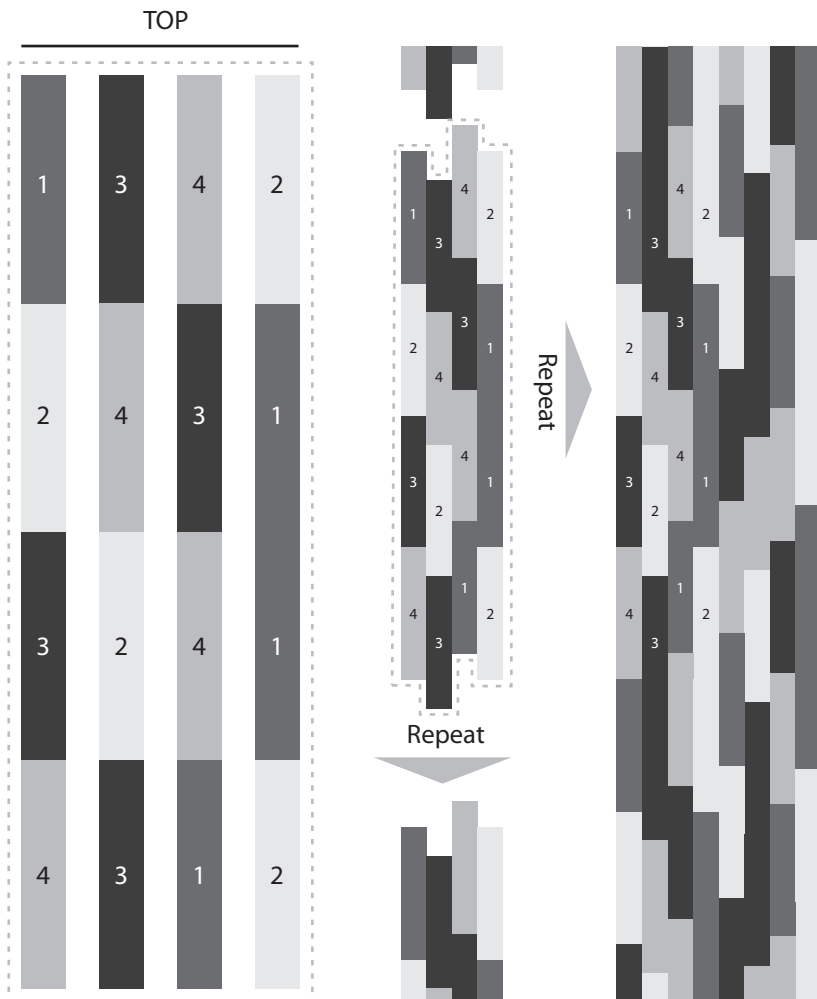

Learn more about Commercial Collections

The commercial collection is a set of 16 planks made with a mixture of four selected patterns.

Available sizes are 7" x 48", 9" x 48" and 7.24" x 37.4".

It enables the boundless expansion of perfectly matched and repeated colors in any space.

The commercial collections create the unique atmosphere by fast and easy installation method for realistic wood patterns and various combinations.

Formats

No.	Design	Type & Size	Thickness
1	 DESERT FLARE PWP 7022	 Plank 7.24" x 37.4", 7" x 48", 9" x 48"	TOTAL 2.0, 2.5, 3.0, 5.0 mm
2	 MODERN HOUSE PWP 7034	 Plank 7.24" x 37.4", 7" x 48", 9" x 48"	TOTAL 2.0, 2.5, 3.0, 5.0 mm
3	 RIVERSIDE MAPLE PWP 7073	 Plank 7.24" x 37.4", 7" x 48", 9" x 48"	TOTAL 2.0, 2.5, 3.0, 5.0 mm
4	 RIVERSIDE MAPLE PWP 7074	 Plank 7.24" x 37.4", 7" x 48", 9" x 48"	TOTAL 2.0, 2.5, 3.0, 5.0 mm

How to

Based on TOP line, 4 planks in a row are laid 4 times in a fixed order and a set of 16 planks is repeated to cover the expanded space.

Referring to the table above, each of four planks in a row keeps different positions in order to make a harmony of colors.